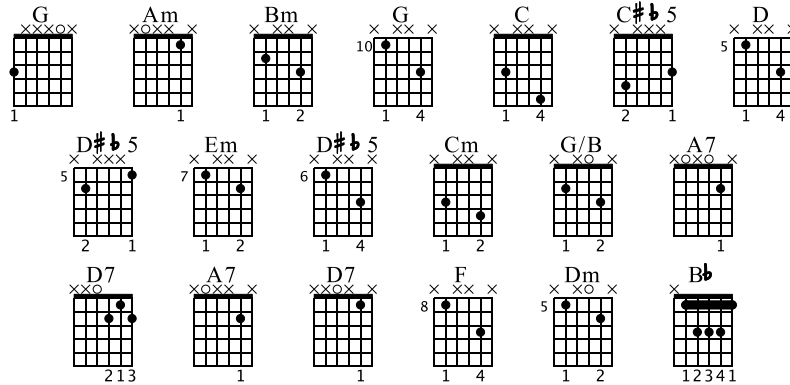

Black Bird

The Beatles
The Beatles [White Album]

Music by Lennon, McCartney
Tabbed by Marijn Walraven

Standard tuning

♩ = 110

Intro

G Am Bm G

S-Gt

Blackbird singin in the mid of

Couplet

G Am Bm G

C C#b5 D D#b5 Em D#b5

D C#b5 C Cm

TAB

7	0	3	0	5	0	0	4	0	0
5		4		3	3		3	3	

G/B A7 D7

1. C 2. A7 D7 G Am Bm

TAB

5	0	0	2	0	0	1	0	0	0	0	0	1	0	3	0
3	3		0	0		0	0	0			3	0	2		

G

29

T
A
B

12	0	0	12	0	0	12	12	12	12
10	10	10	10	10	10	10	10	10	10

Da Segno